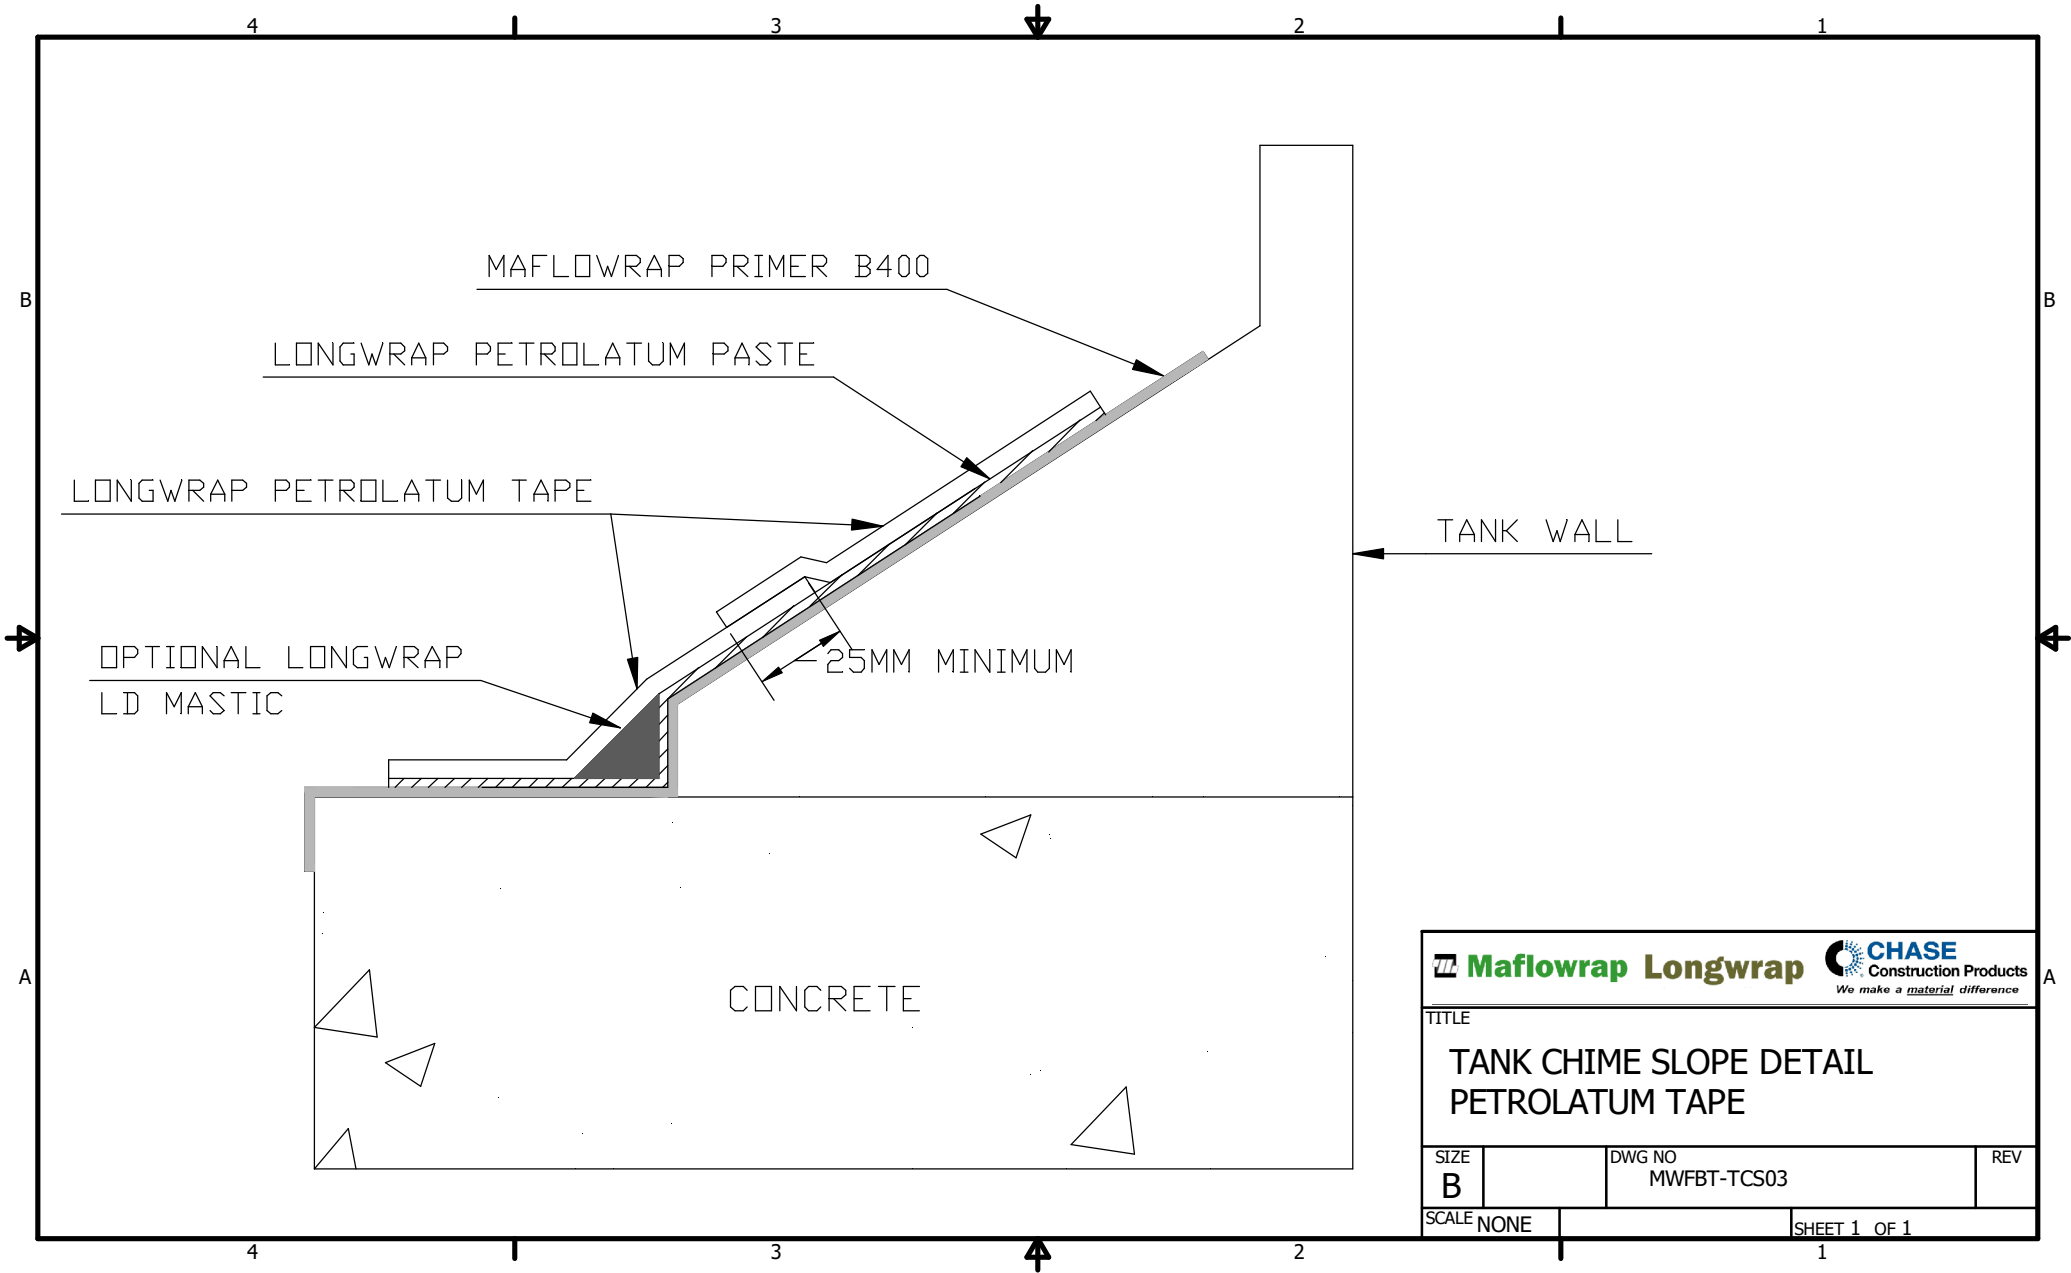

  
 We make a material difference

TITLE

**TANK CHIME SLOPE DETAIL PRIMER**

SIZE	DWG NO	REV
<b>B</b>	MWFBT-TCS01	

SCALE	SHEET
NONE	1 OF 1

**Maflowrap Longwrap** CHASE Construction Products  
*We make a material difference*

TITLE  
**TANK CHIME SLOPE DETAIL  
PETROLATUM PASTE**

SIZE <b>B</b>	DWG NO MWFBT-TCS02	REV
SCALE NONE	SHEET 1 OF 1	

TITLE		
TANK CHIME SLOPE DETAIL PETROLATUM TAPE		
SIZE	DWG NO	REV
B	MWFBT-TCS03	
SCALE	SHEET 1 OF 1	
NONE	1	

TITLE <b>TANK CHIME SLOPE DETAIL          MAFLOWRAP FBT</b>	
SIZE <b>B</b>	DWG NO MWFBT-TCS04
SCALE NONE	REV SHEET 1 OF 1