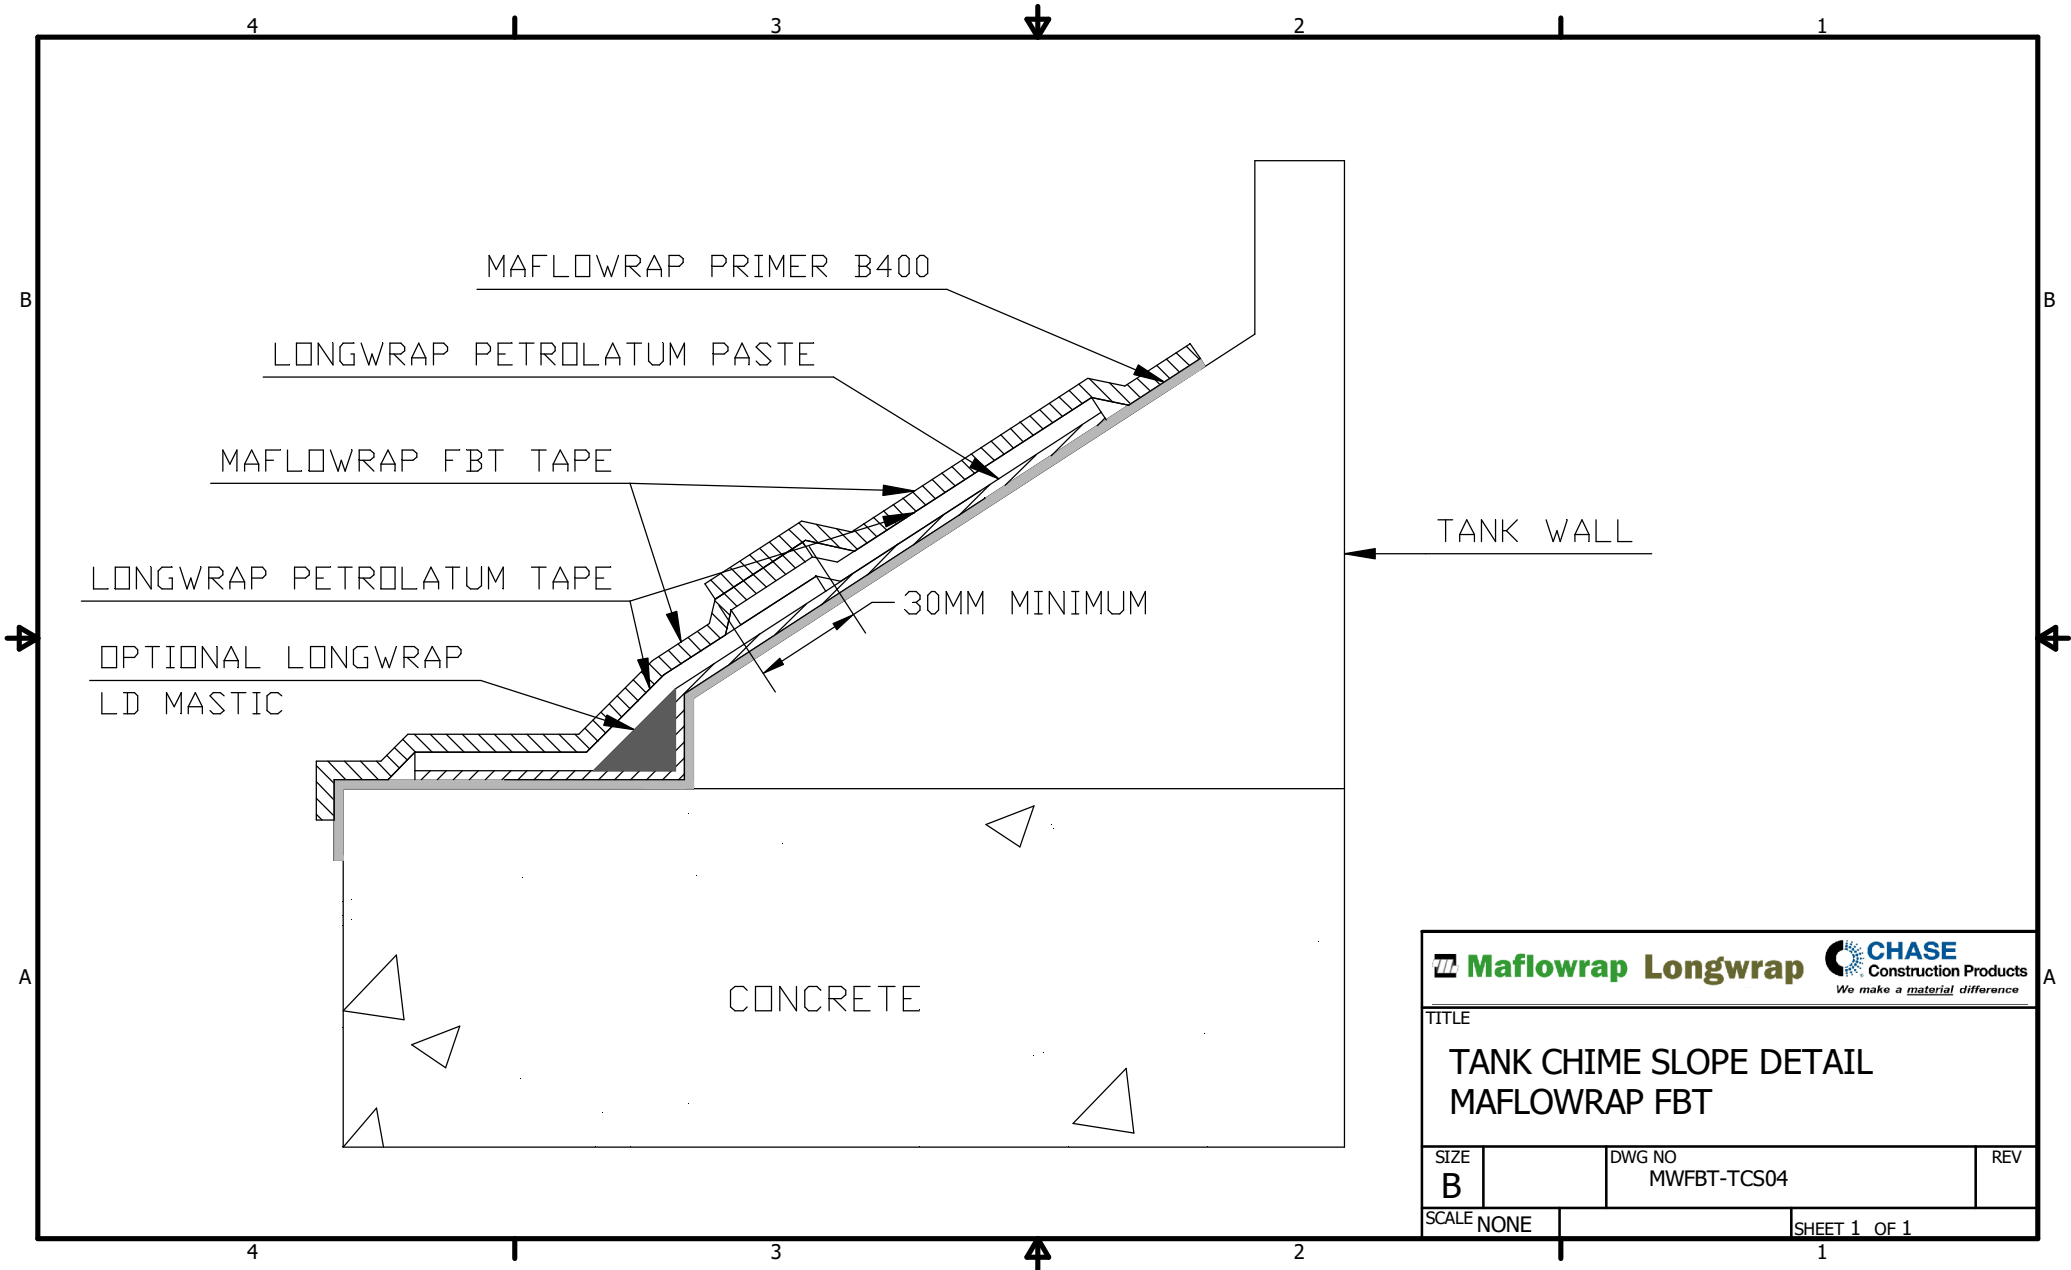

  
 We make a material difference

TITLE

**TANK CHIME SLOPE DETAIL PRIMER**

SIZE	DWG NO	REV
<b>B</b>	MWFBT-TCS01	

SCALE	SHEET
NONE	1 OF 1

**Maflowrap Longwrap** CHASE Construction Products  
*We make a material difference*

TITLE  
**TANK CHIME SLOPE DETAIL  
PETROLATUM PASTE**

SIZE <b>B</b>	DWG NO MWFBT-TCS02	REV
SCALE NONE	SHEET 1 OF 1	

TITLE		
TANK CHIME SLOPE DETAIL PETROLATUM TAPE		
SIZE	DWG NO	REV
B	MWFBT-TCS03	
SCALE	SHEET 1 OF 1	
NONE	1	

TITLE <b>TANK CHIME SLOPE DETAIL          MAFLOWRAP FBT</b>	
SIZE <b>B</b>	DWG NO MWFBT-TCS04
SCALE NONE	REV SHEET 1 OF 1