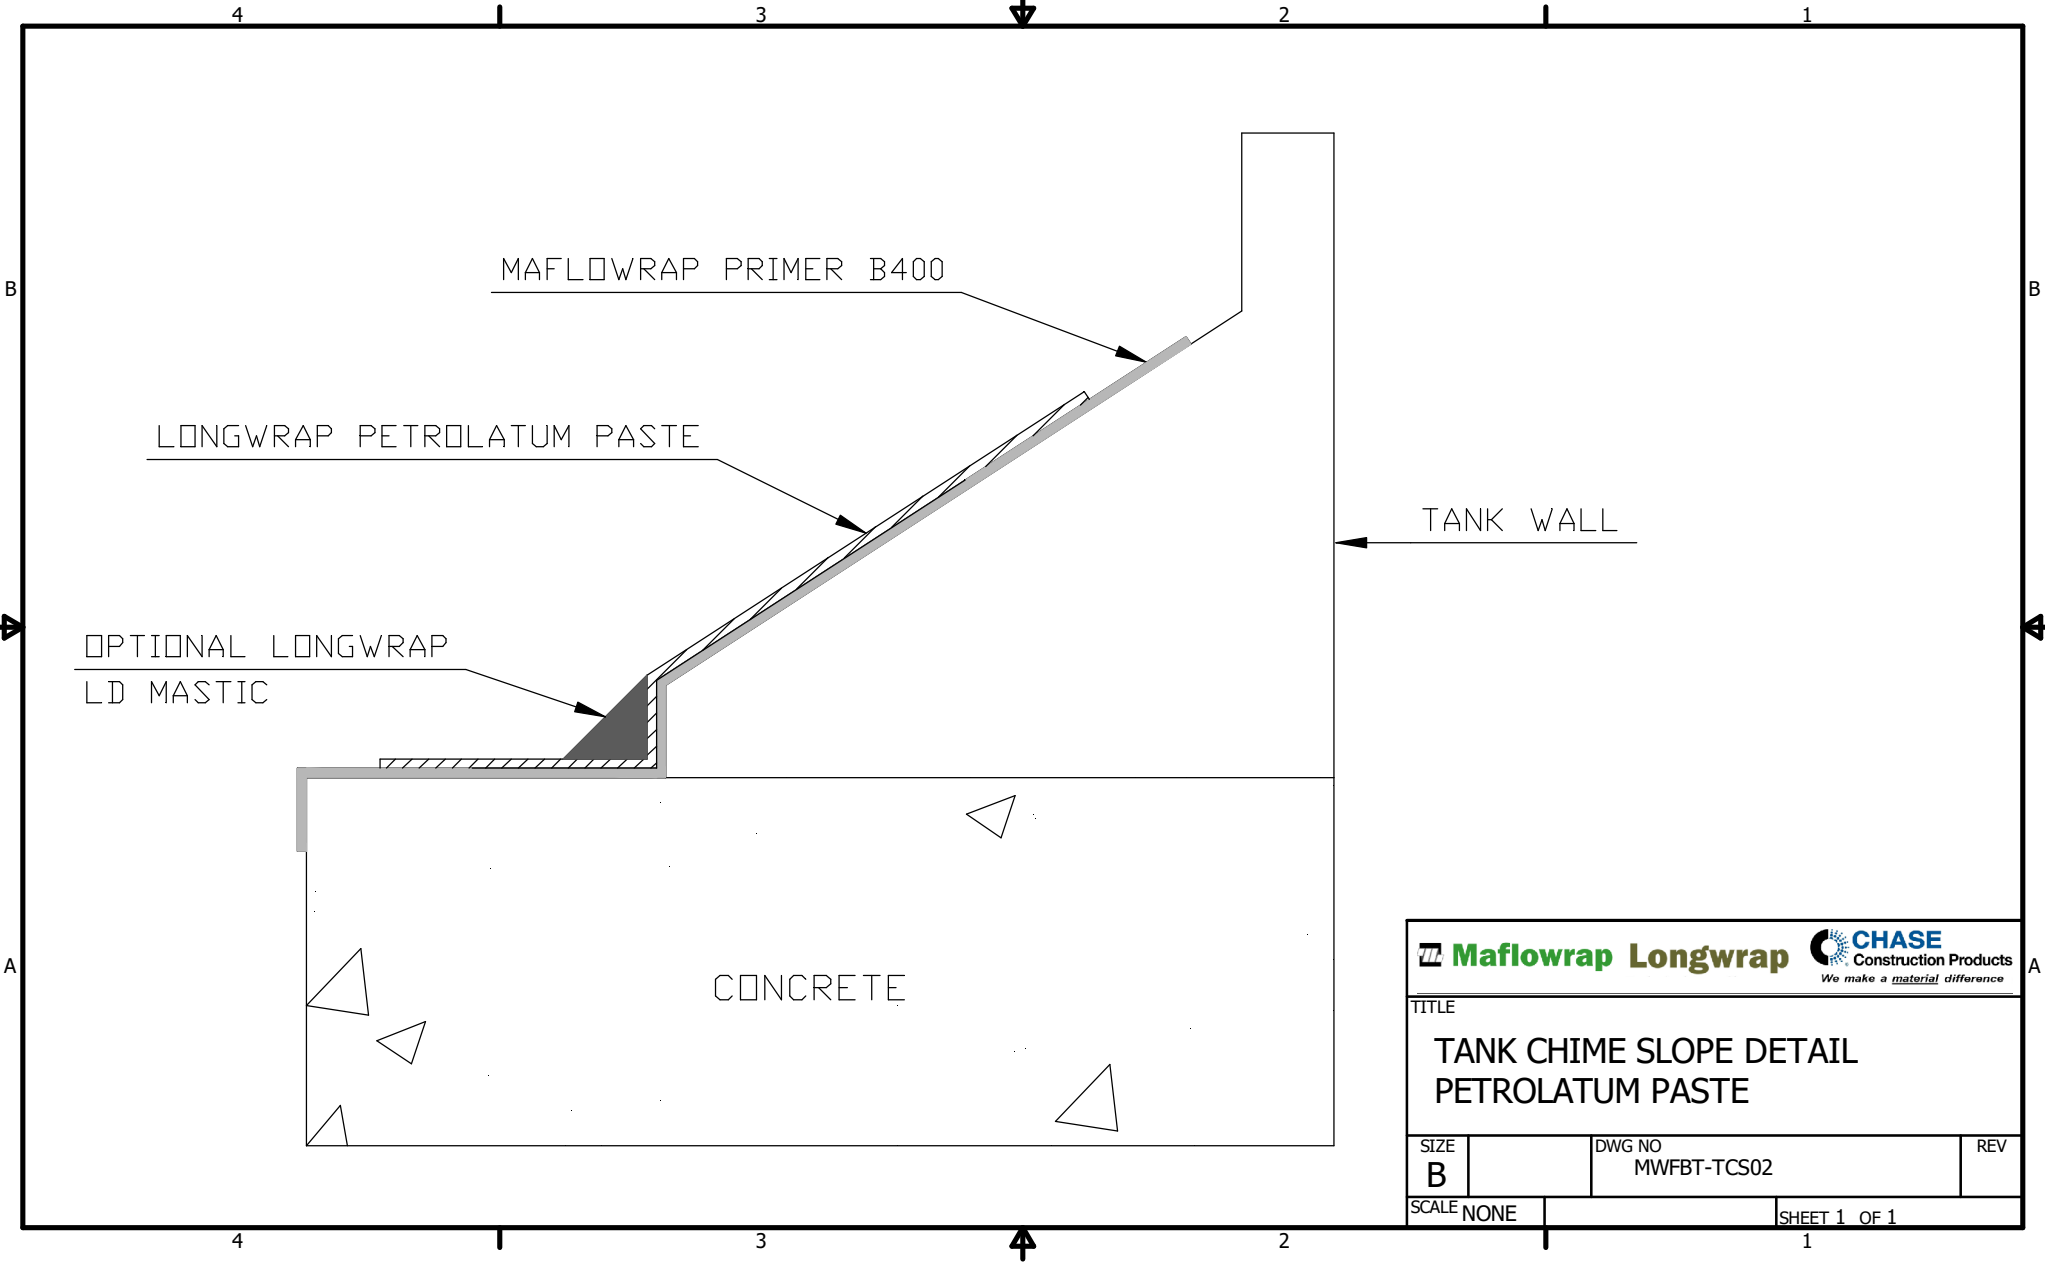

  
 We make a material difference

TITLE

**TANK CHIME SLOPE DETAIL PRIMER**

SIZE	DWG NO	REV
<b>B</b>	MWFBT-TCS01	

SCALE	SHEET
NONE	1 OF 1

**Maflowrap Longwrap** CHASE Construction Products  
*We make a material difference*

TITLE  
**TANK CHIME SLOPE DETAIL  
PETROLATUM PASTE**

SIZE <b>B</b>	DWG NO MWFBT-TCS02	REV
SCALE NONE	SHEET 1 OF 1	

TITLE		
TANK CHIME SLOPE DETAIL PETROLATUM TAPE		
SIZE	DWG NO	REV
B	MWFBT-TCS03	
SCALE	SHEET 1 OF 1	
NONE	1	

TITLE <b>TANK CHIME SLOPE DETAIL          MAFLOWRAP FBT</b>	
SIZE <b>B</b>	DWG NO MWFBT-TCS04
SCALE NONE	REV SHEET 1 OF 1